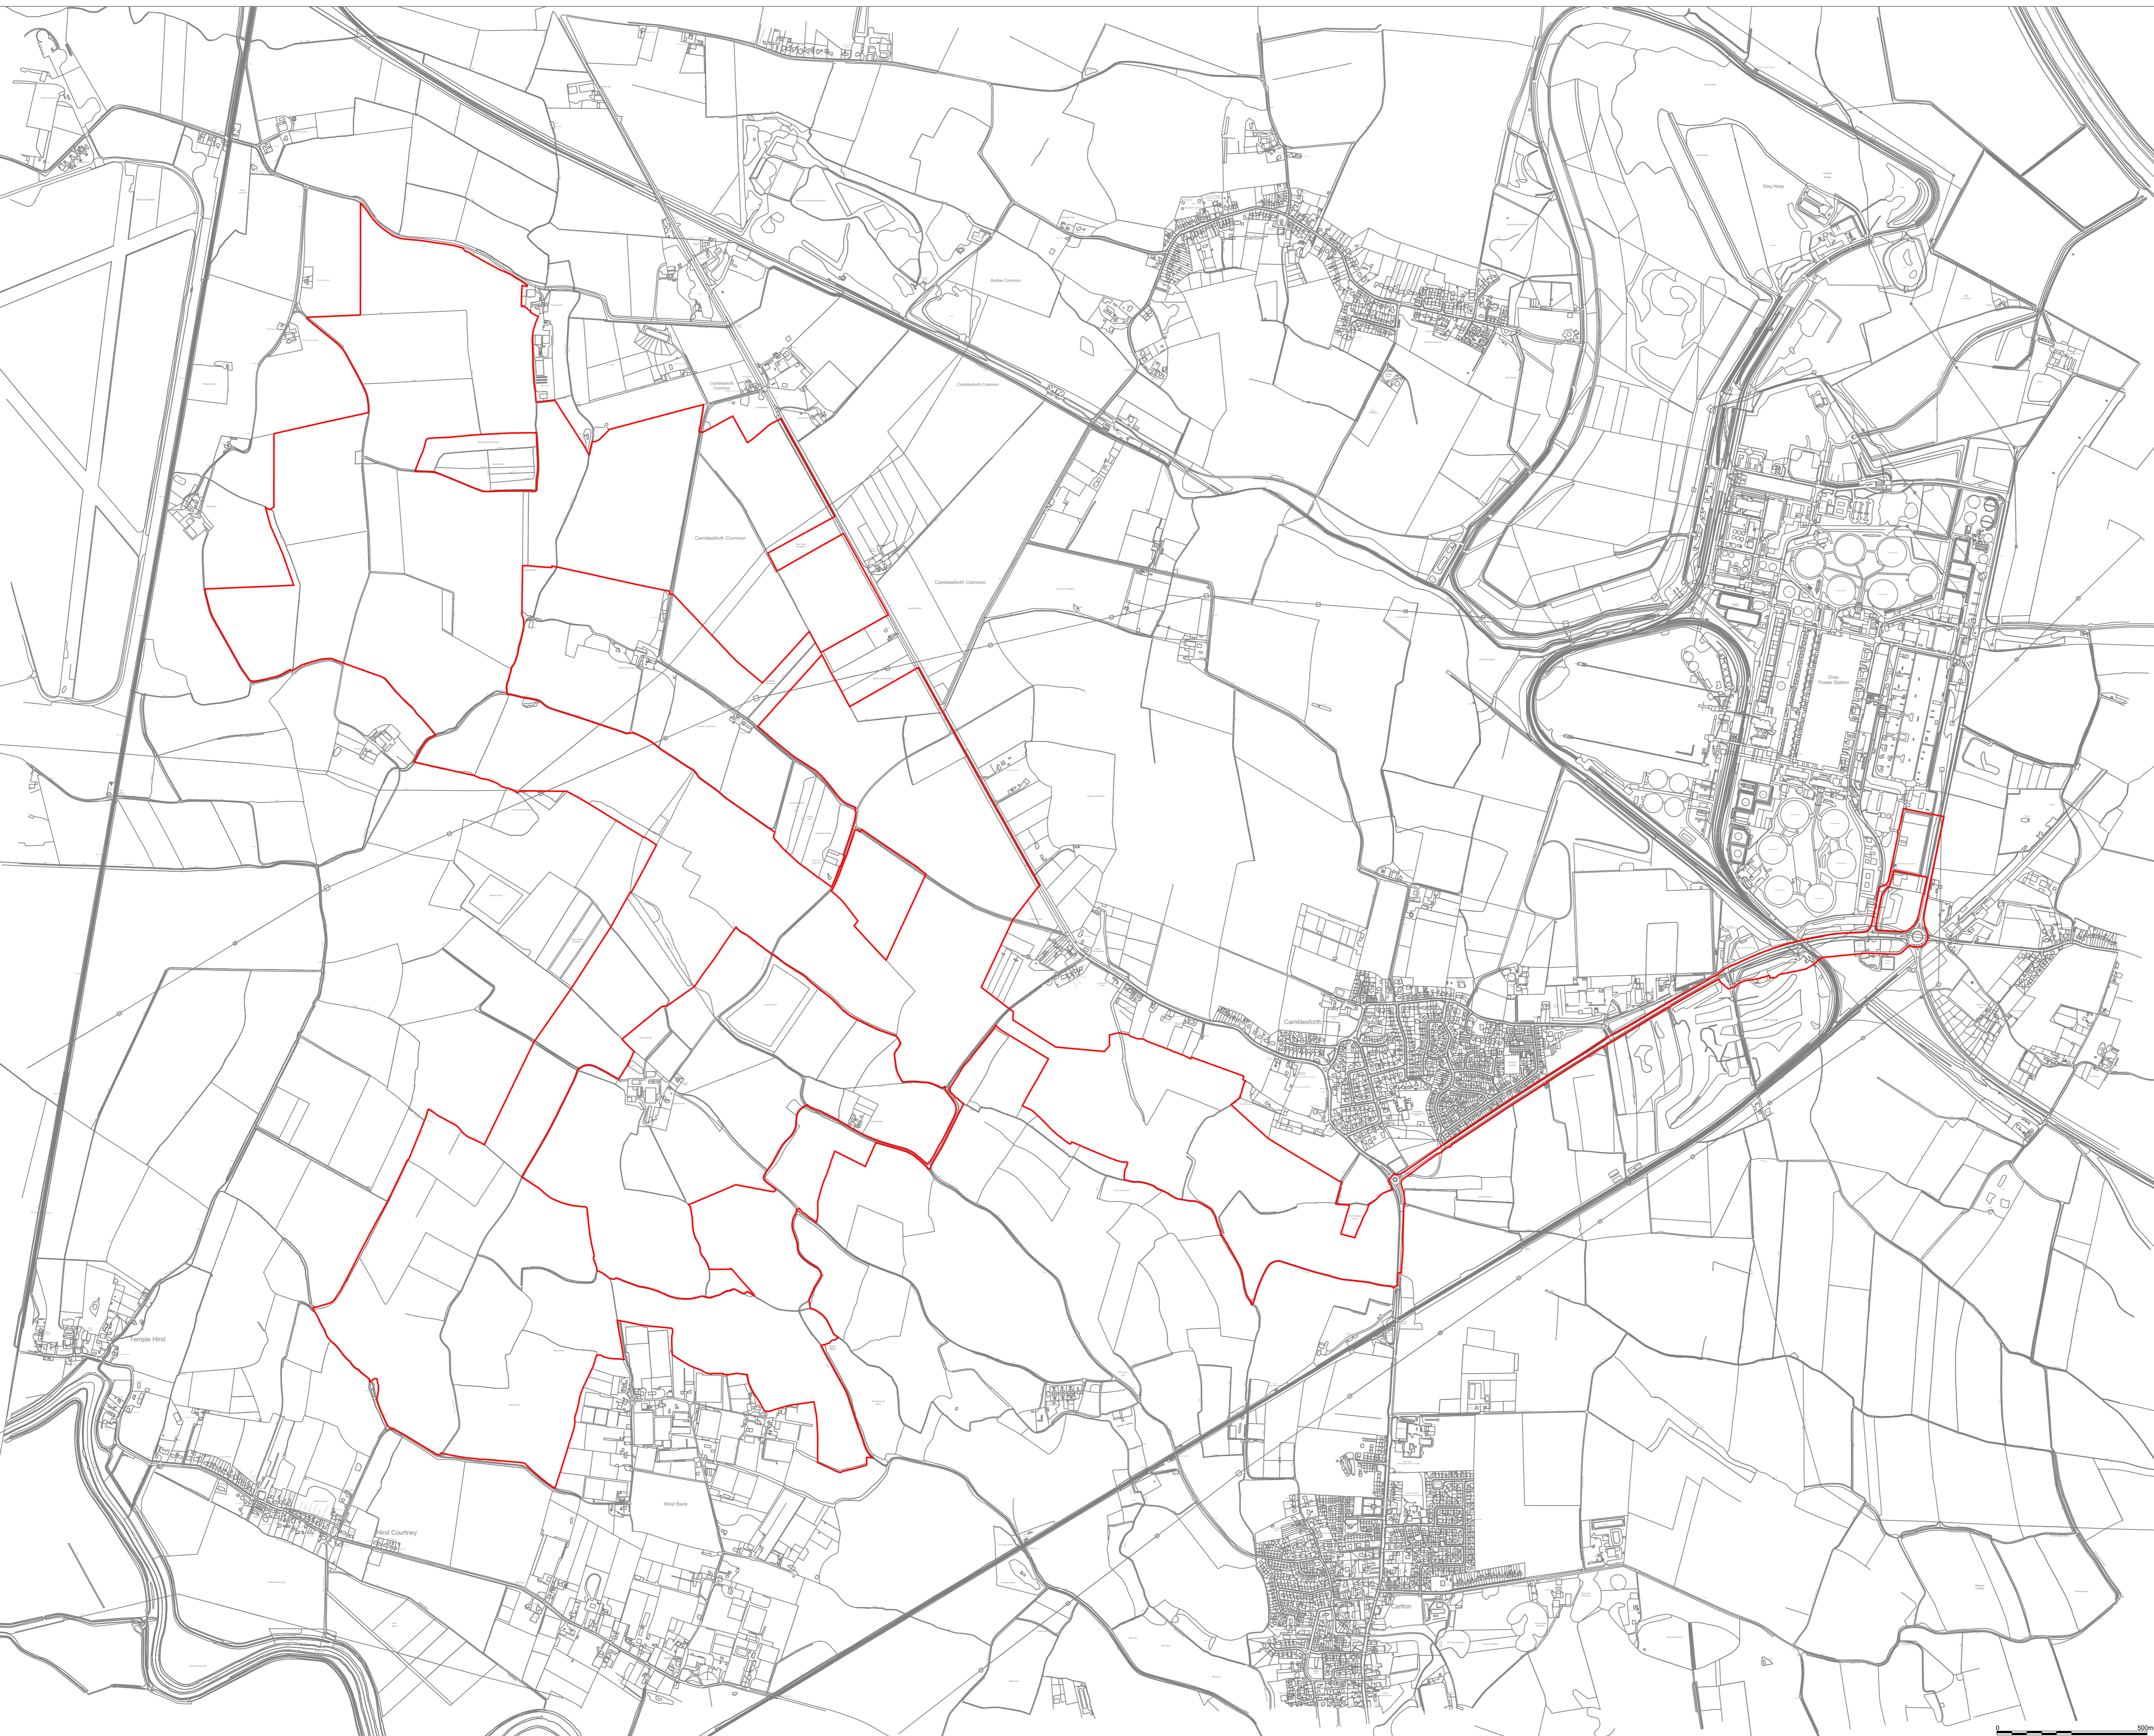

KEY
Site Boundary

Revisions:
01 - (12/07/2022 JS) Revised boundary
02 - (21/02/2023 JS) Revised boundary
03 - (20/04/2023 JS) Revised boundary
04 - (28/04/2023 JS) Revised boundary
05 - (12/06/2023 JS) Revised boundary
06 - (20/07/2023 JS) Revised boundary
07 - (03/08/2023 AD) removal of sheets 2 & 3

Project Title:
Helios Renewable Energy Project

Drawing Title:
Site Location Plan

DRWG No:	DX-01-P01	Rev:	07	Sht no:	1/1
Drawn by :	AD	Checked by:	KL		
Scale:	1:10,000 @ A1	Date:	03/08/2023